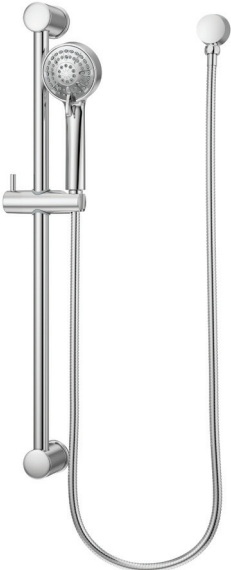

SOFT SQUARE

POLISHED CHROME

BTB-SSQ1C 18" TOWEL BAR
 BTB-SSQ2C 24" TOWEL BAR
 BRH-SSQC ROBE HOOK
 BPH-SSQC TP HOLDER
 BRB-SSQC TOWEL RING

BRUSHED NICKEL

BTB-SSQ1GS 18" TOWEL BAR
 BTB-SSQ2GS 24" TOWEL BAR
 BRH-SSQGS ROBE HOOK
 BPH-SSQGS TP HOLDER
 BRB-SSQGS TOWEL RING

MATTE BLACK

BTB-SSQ1B 18" TOWEL BAR
 BTB-SSQ2B 24" TOWEL BAR
 BRH-SSQB ROBE HOOK
 BPH-SSQB TP HOLDER
 BRB-SSQB TOWEL RING

CONTEMPRA

POLISHED CHROME

BTB-NC1C 18" TOWEL BAR
 BTB-NC2C 24" TOWEL BAR
 BRH-NC1C ROBE HOOK
 BPH-NC1C TP HOLDER
 BRB-NC1C TOWEL RING

BRUSHED NICKEL

BTB-NC1K 18" TOWEL BAR
 BTB-NC2K 24" TOWEL BAR
 BRH-NC1K ROBE HOOK
 BPH-NC1K TP HOLDER
 BRB-NC1K TOWEL RING

MATTE BLACK

BTB-NC1B 18" TOWEL BAR
 BTB-NC2B 24" TOWEL BAR
 BRH-NC1B ROBE HOOK
 BPH-NC1B TP HOLDER
 BRB-NC1B TOWEL RING

ADA Compliant

HAND SHOWER ON SLIDE BAR

LG16-500X

LG16-510X

- LG16-500C **POLISHED CHROME**
- LG16-500K **BRUSHED NICKEL**
- LG16-500D **POLISHED NICKEL**
- LG16-500B **MATTE BLACK**
- LG16-500Y **TUSCAN BRONZE**
- LG16-500BG **BRUSHED GOLD**