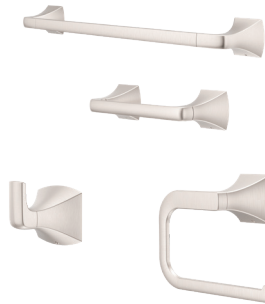

SOFT SQUARE